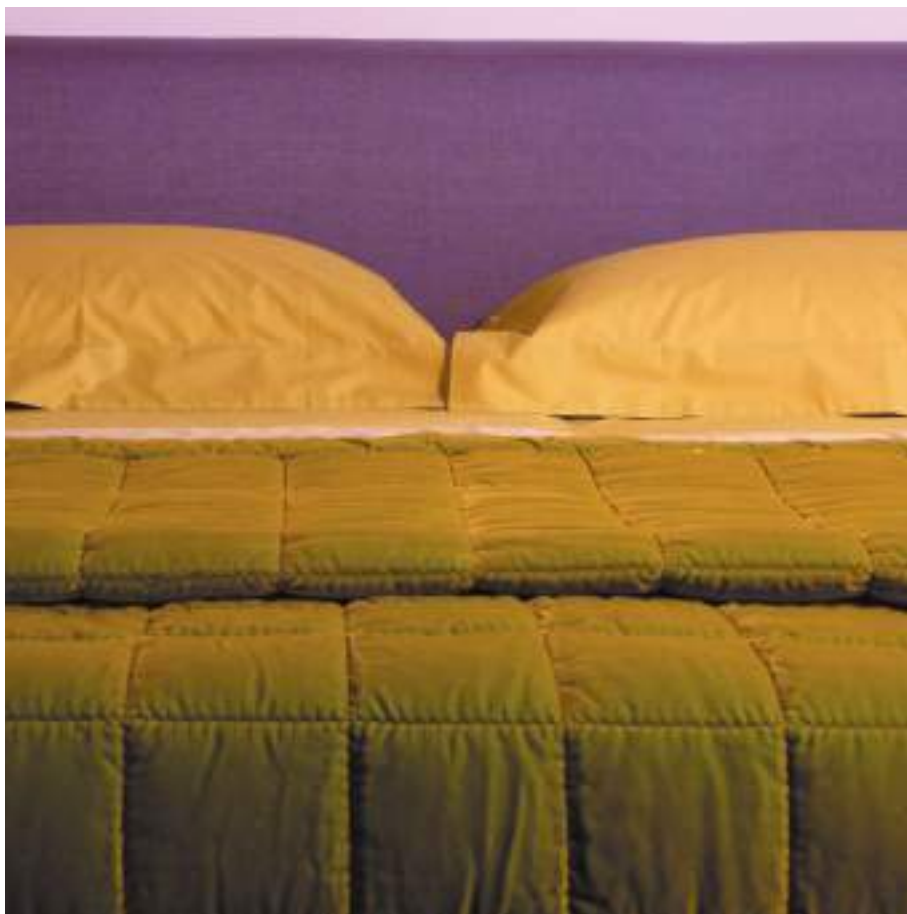

Art.LTS0003 Set Lenzuola Gaudi cm 270x300

Art. LT0200 Set Lenzuola Vento cm 270x300
Art. LT0402/1 Quilt Velluto cm 270x260